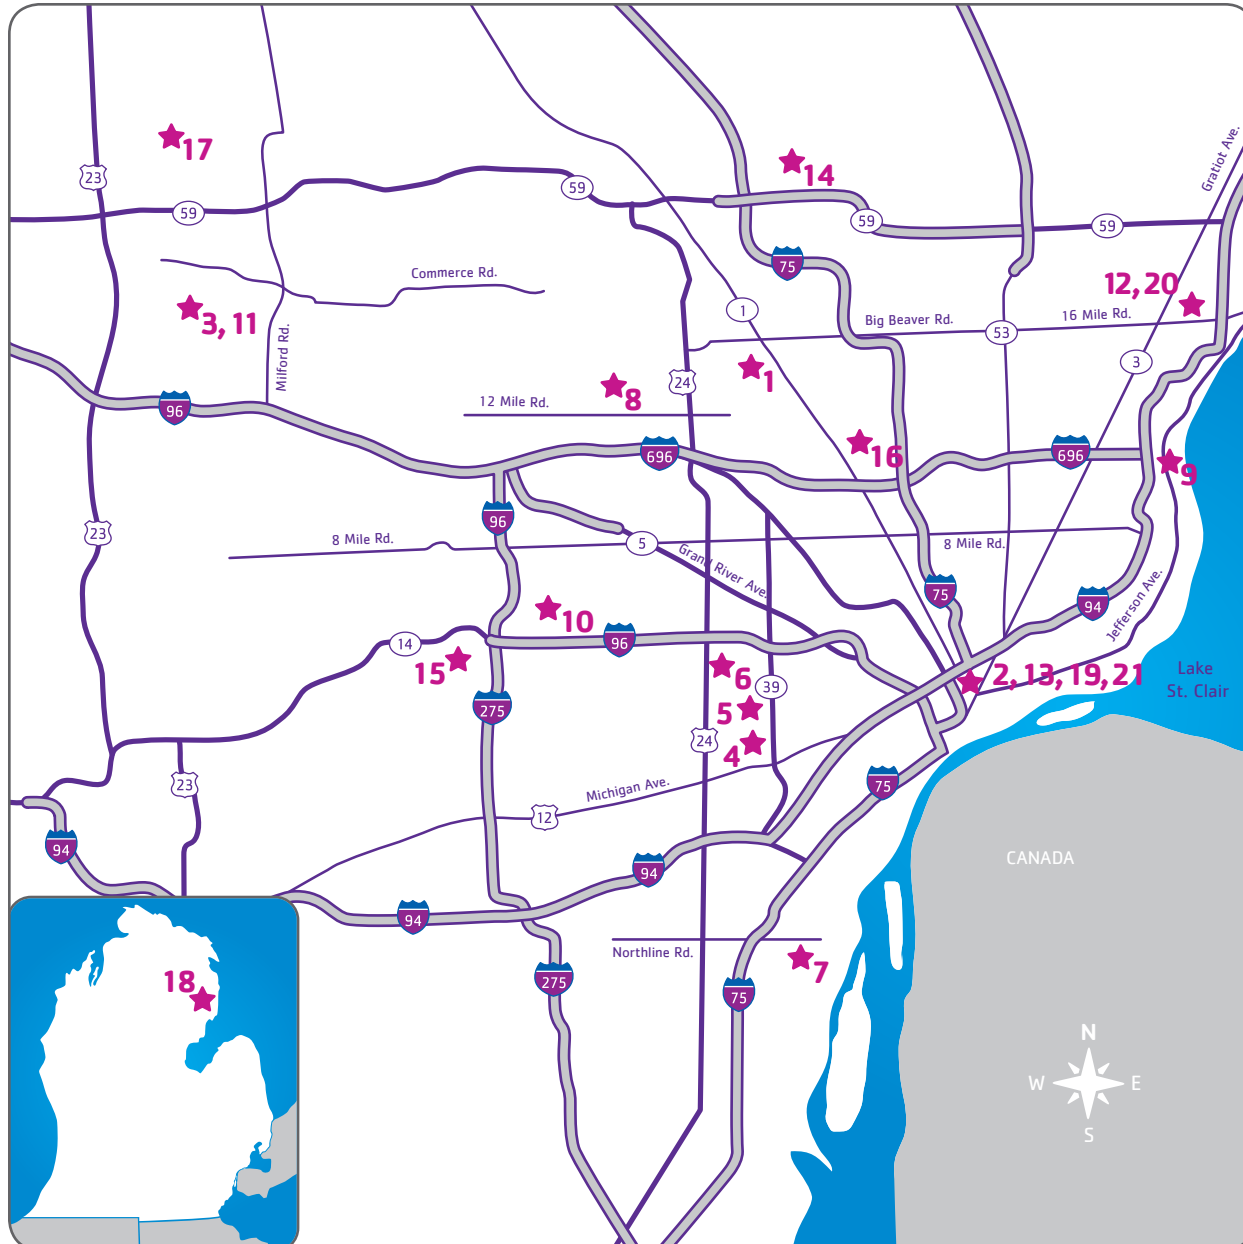

# Facility & Branch Locations YMCA OF METROPOLITAN DETROIT

- 1. BIRMINGHAM FAMILY YMCA**  
400 E. Lincoln Street  
Birmingham, MI 48009  
P 248 644 9036
  - 2. BOLL FAMILY YMCA**  
1401 Broadway  
Detroit, MI 48226  
P 313 309 9622
  - 3. CARLS FAMILY YMCA**  
300 Family Drive  
Milford, MI 48381  
P 248 685 3020
  - 4. DETROIT LEADERSHIP ACADEMY**  
Elementary School  
13550 Virgil  
Detroit, MI 48223  
P 313 242 1500
  - 5. DETROIT LEADERSHIP ACADEMY**  
High School  
5845 Auburn St  
Detroit, MI 48228  
P 313 769 2015
  - 6. DETROIT INNOVATION ACADEMY**  
18211 Plymouth Rd  
Detroit, MI 48228  
P 313 242 1500
  - 7. DOWNRIVER FAMILY YMCA**  
16777 Northline Road  
Southgate, MI 48195  
P 734 282 9622
  - 8. FARMINGTON FAMILY YMCA**  
28100 Farmington Road  
Farmington Hills, MI 48334  
P 248 553 4020
  - 9. LAKESHORE FAMILY YMCA**  
23401 East Jefferson  
St. Clair Shores, MI 48080  
P 586 778 5811
  - 10. LIVONIA FAMILY YMCA**  
14255 Stark Road  
Livonia, MI 48154  
P 734 261 2161
  - 11. LIVINGSTON COUNTY FAMILY YMCA**  
300 Family Drive  
Milford, MI 48381  
P 248 685 3020
  - 12. MACOMB FAMILY YMCA**  
10 North River Road  
Mount Clemens, MI 48043  
P 586 468 1411
  - 13. METRO YOUTH YMCA**  
1401 Broadway, Suite 2G  
Detroit, MI 48226  
P 313 309 1550
  - 14. NORTH OAKLAND FAMILY YMCA**  
3378 E. Walton Boulevard  
Auburn Hills, MI 48326  
P 248 370 9622
  - 15. PLYMOUTH FAMILY YMCA**  
248 Union Street  
Plymouth, MI 48170  
P 734 453 2904
  - 16. SOUTH OAKLAND FAMILY YMCA**  
1016 West Eleven Mile Road  
Royal Oak, MI 48067  
P 248 547 0030
  - 17. YMCA CAMP OHIYESA**  
7300 Hickory Ridge Road  
Holly, MI 48442  
P 248 887 4533
  - 18. YMCA CAMP NISSOKONE**  
6836 F-41  
Oscoda, MI 48750  
P 248 887 4533
  - 19. Y-ARTS**  
1401 Broadway, Suite 2G  
Detroit, MI 48226  
P 313 223 2751
  - 20. Y-REACH**  
10 S. Main Street, Suite 100  
Mt. Clemens, MI 48043  
P 586 469 1778
  - 21. YMCA CORPORATE OFFICE**  
1401 Broadway, Suite 3A  
Detroit, MI 48226  
P 313 267 5300
- Everyone is welcome.  
Financial assistance is available.  
The YMCA of Metropolitan Detroit strengthens communities in Southeastern Michigan through youth development, healthy living and social responsibility. The YMCA is a United Way Agency.