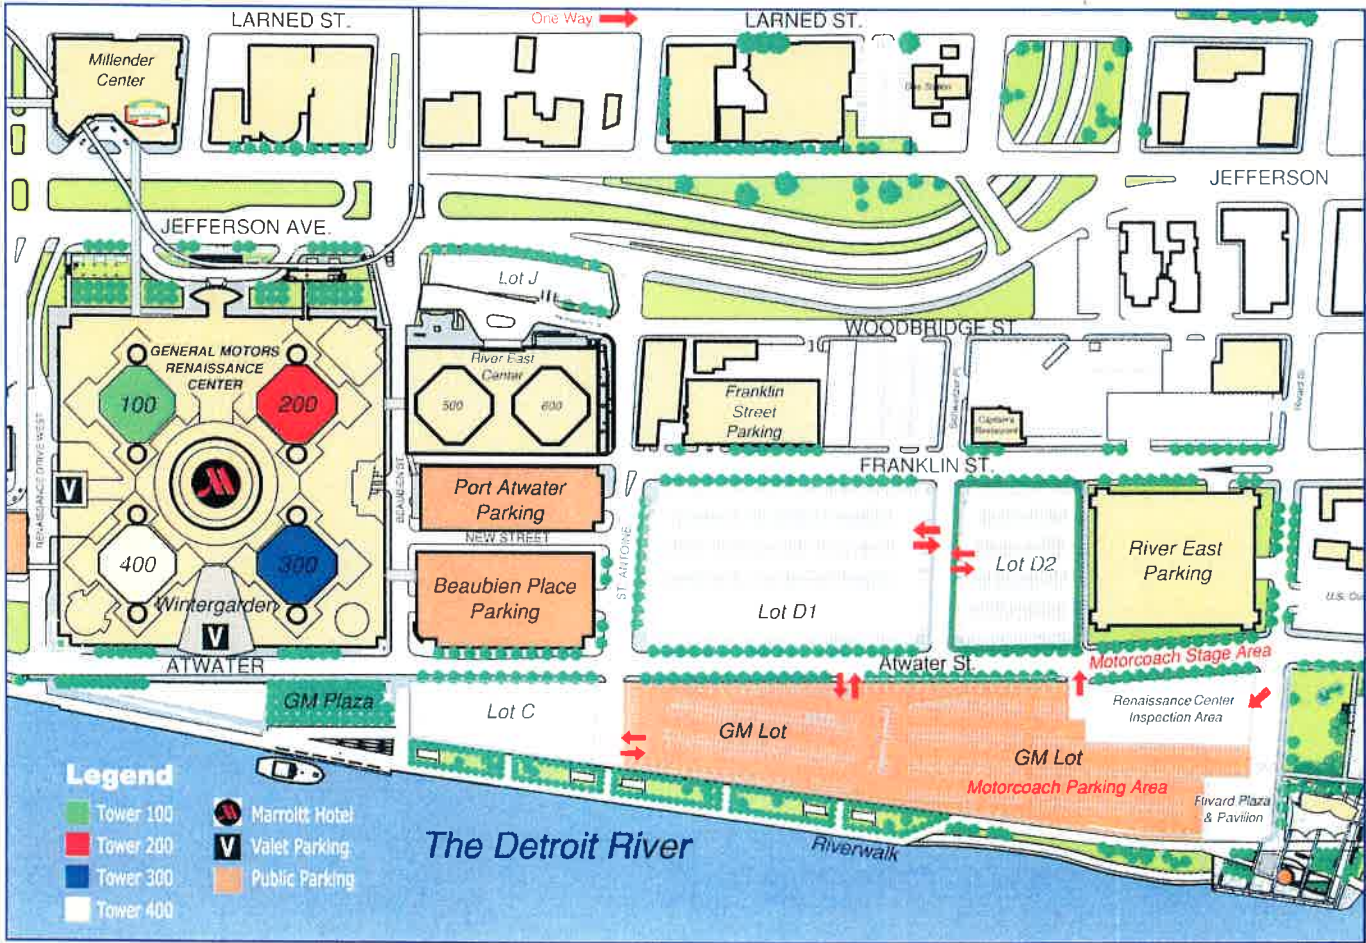

GM RENAISSANCE CENTER
REN GEN
 Dine • Shop • Play • Stay

COMPLEX MAP

DIRECTIONS TO THE GM RENAISSANCE CENTER

From Pontiac, Rochester and the North:

I-75 Southbound to I-375, to Jefferson Avenue Westbound

From Clinton Township, St. Clair Shores and the East:

I-94 Westbound to I-75 South, to I-375, to Jefferson Avenue Westbound

From Ann Arbor, Metro Airport and the West:

I-94 EASTbound to I-75 South, to I-375 to Jefferson Avenue Westbound

From Canada:

Via the Detroit-Windsor Tunnel, turn right of Jefferson Avenue. Via the Ambassador Bridge, take I-75 North to I-2375, to Jefferson Avenue Westbound