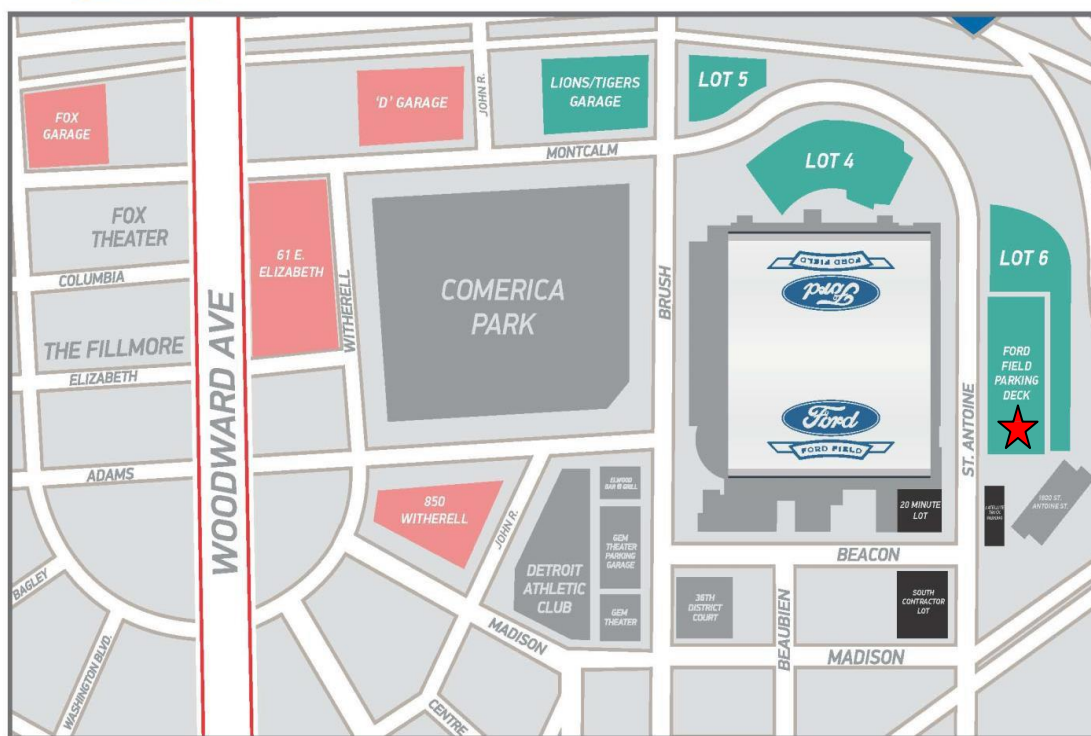

FEPCCMD SPOUSE/GUEST DINNER EVENT
July 16, 2019

5:30 PM TO 6:30 PM – COCKTAIL HOUR
5:45 PM TO 6:15 PM – OPTIONAL TOUR
6:30 PM TO 7:30 PM – DINNER & PRESENTATION

FORD FIELD AREA PARKING MAP (W/ COMERICA LOTS)

★ Ford Field Parking Deck
Enter at Gate G – level 1 or the footbridge on level 2

Participants should park in any unreserved parking space in the Ford Field Parking Deck. Please DO NOT park in a reserved space. Enter the stadium through Gate G – level 1.